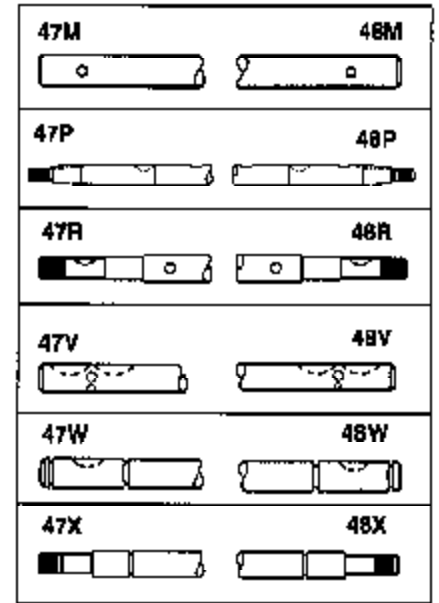

JOIST

SICHER IST DAS:
DAS ORIGINAL

Ref #	Part Number	Qty	Description
13	778221		Gear, Bevel (16 teeth)
14	778068		Gear, Pinion (16 teeth)
17	786040		Pin, Drive
26	792125		Ring, Retaining (4 required) (Pkg. of 2)
31	780001		Washer (3/4" ID x 1-1/2" OD x 1/16" t hick)
31A	780096		Washer, Thrust
47M	774797		Axle (8-11/16" long)
48M	774798		Axle (16-27/32" long)
82	786043		Sprocket. No Teeth 54. O.D. 8.823
82	786051		Sprocket. No Teeth 60. O.D. 9.841
82	786070		Sprocket. No Teeth 48. O.D. 7.920
82	786041A		Sprocket. No Teeth 45. O.D. 7.389
82	786042		Sprocket. No Teeth 40. O.D. 6.650
90	788067B	100-128A Peerless	Grease (32 oz. bottle Bentonite greas e)
101	774344		Differential Carrier Hsg (Incl. 137)
102	774345		Differential Carrier Hsg (Incl. 139)
103	792041		Screw, 5/16-18 x 3-3/4"
104	792042		Nut, Lock, 5/16-18 (Use as required)
104A	792061		Washer, Flat, 5/16"
137	780077		Bushing (3/4" ID x 1-1/16" OD x 2-1/1 6" long)
139	780077		Bushing (3/4 ID x 1-1/16" OD x 2-1/16 " long)