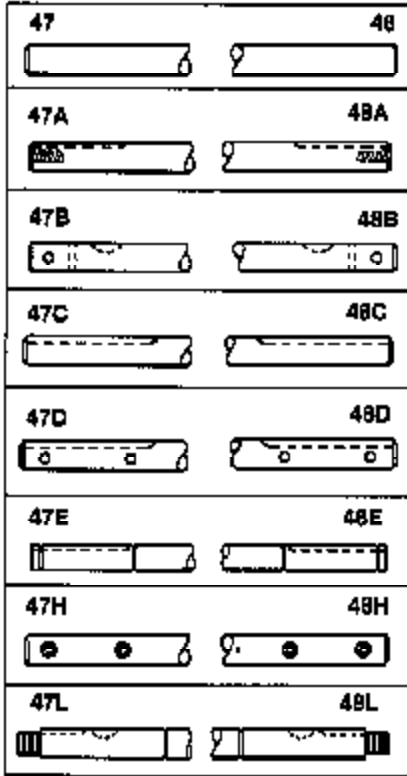

JOIST

SICHER IST DAS:
DAS ORIGINAL

Ref #	Part Number	Qty	Description
13	778221		Gear, Bevel (16 teeth)
14	778068		Gear, Pinion (16 teeth)
17	786040		Pin, Drive
26	792125		Ring, Retaining (4 required) (Pkg. of 2)
31	780001		Washer (3/4" ID x 1-1/2" OD x 1/16" t hick)
31A	780096		Washer, Thrust
47M	774797		Axle (8-11/16" long)
48M	774798		Axle (16-27/32" long)
82	786043		Sprocket. No Teeth 54. O.D. 8.823
82	786051		Sprocket. No Teeth 60. O.D. 9.841
82	786070		Sprocket. No Teeth 48. O.D. 7.920
82	786041A		Sprocket. No Teeth 45. O.D. 7.389
82	786042		Sprocket. No Teeth 40. O.D. 6.650
90	788067B	100-128A Peerless	Grease (32 oz. bottle Bentonite greas e)
101	774344		Differential Carrier Hsg (Incl. 137)
102	774345		Differential Carrier Hsg (Incl. 139)
103	792041		Screw, 5/16-18 x 3-3/4"
104	792042		Nut, Lock, 5/16-18 (Use as required)
104A	792061		Washer, Flat, 5/16"
137	780077		Bushing (3/4" ID x 1-1/16" OD x 2-1/1 6" long)
139	780077		Bushing (3/4 ID x 1-1/16" OD x 2-1/16 " long)