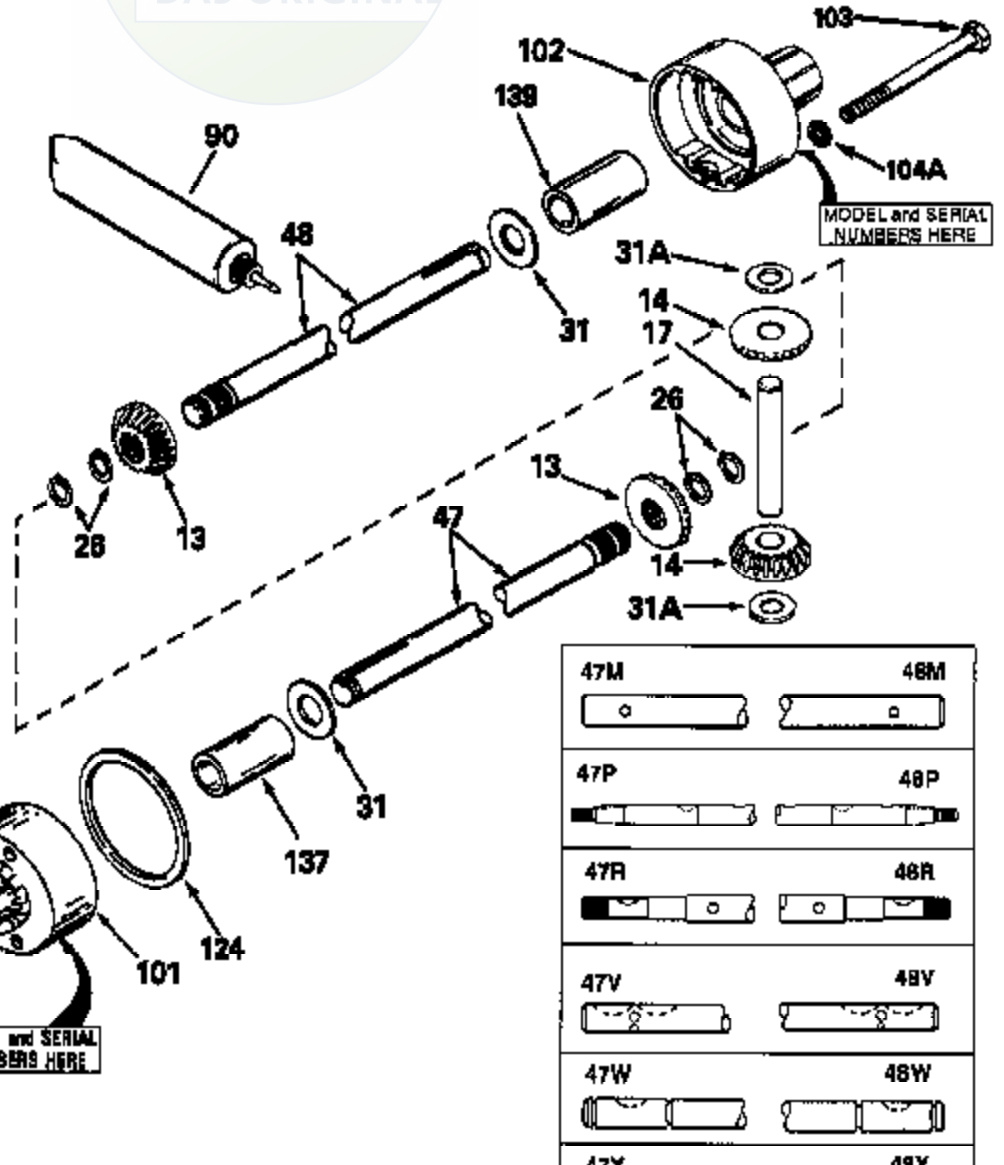

JOIST

SICHER IST DAS:
DAS ORIGINAL

Ref #	Part Number	Qty	Description
13	778221		Gear, Bevel (16 teeth)
14	778068		Gear, Pinion (16 teeth)
17	786040		Pin, Drive
26	792125		Ring, Retaining (4 required) (Pkg. of 2)
31	780001		Washer (3/4" ID x 1-1/2" OD x 1/16" t hick)
31A	780096		Washer, Thrust
47M	774797		Axle (8-11/16" long)
48M	774798		Axle (16-27/32" long)
82	786043		Sprocket. No Teeth 54. O.D. 8.823
82	786051		Sprocket. No Teeth 60. O.D. 9.841
82	786070		Sprocket. No Teeth 48. O.D. 7.920
82	786041A		Sprocket. No Teeth 45. O.D. 7.389
82	786042		Sprocket. No Teeth 40. O.D. 6.650
90	788067B	100-128A Peerless	Grease (32 oz. bottle Bentonite greas e)
101	774344		Differential Carrier Hsg (Incl. 137)
102	774345		Differential Carrier Hsg (Incl. 139)
103	792041		Screw, 5/16-18 x 3-3/4"
104	792042		Nut, Lock, 5/16-18 (Use as required)
104A	792061		Washer, Flat, 5/16"
137	780077		Bushing (3/4" ID x 1-1/16" OD x 2-1/1 6" long)
139	780077		Bushing (3/4 ID x 1-1/16" OD x 2-1/16 " long)